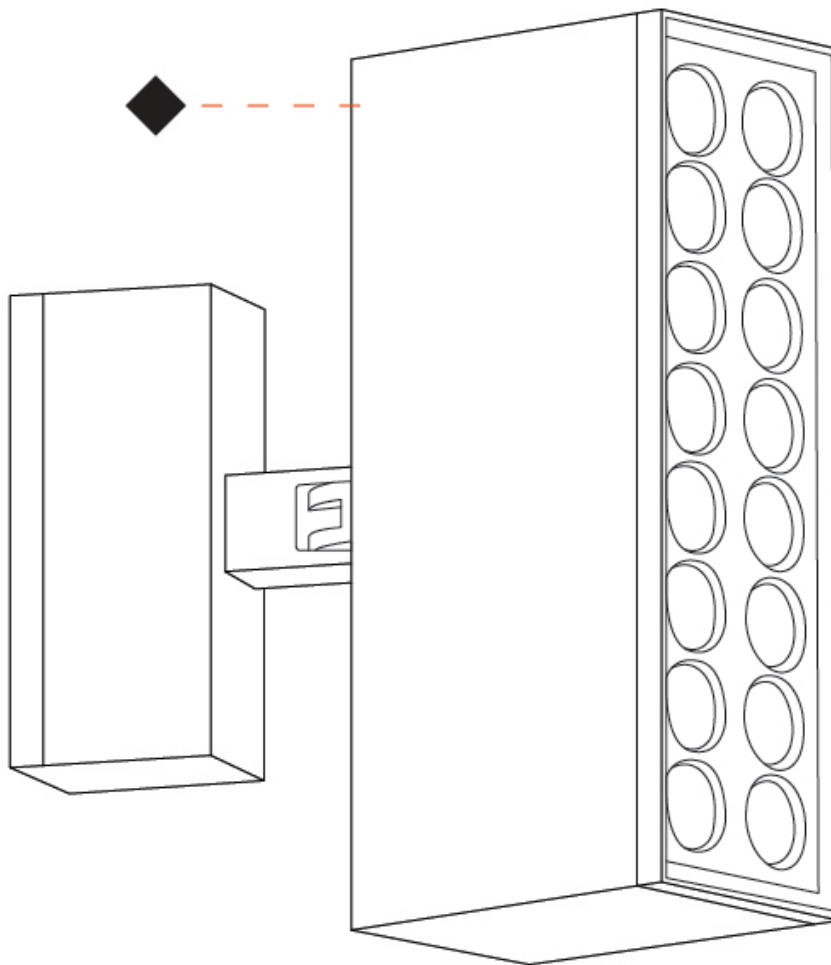

TARGET POST

E9B289-

PROJECT	_____
TYPE	_____
SPECIFIER	_____
QUANTITY	_____
DATE	_____